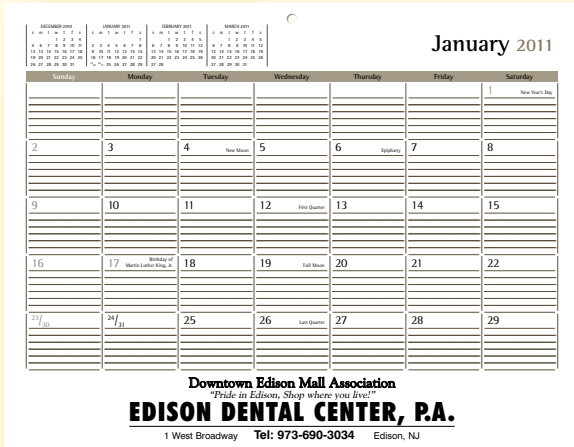

Quantities of less than 500 are produced using our state of the art digital color press.

CHOOSE A FORMAT

U630-01

U640-01

U630-02

U640-02

U630 Desk Pad
No Picture - 12 Imprint

Specifications

- 12 Sheets, Glued on Top, 24 pt Chipboard Back
- Drilled hole on top for hanging
- Two-color printing on one side of sheet
- Size : 11" x 8 1/2"
- Paper Stock : 60# Opaque Text
- Shipping Weight : 21 lbs per 100, bulk
- Vinyl Corners : \$1.00 (G) for a set of two
- Plain Envelopes : \$0.22 (G) each
- Envelope Insertion : \$0.10 (G) each

U640 Desk Pad Deluxe
12 Picture - 12 Imprint

Specifications

- 12 Sheets, Glued on Top, 24 pt Chipboard Back
- Drilled hole on top for hanging
- Full-color printing on one side of sheet
- Size : 11" x 8 1/2"
- Paper Stock : 60# Opaque Text
- Shipping Weight : 21 lbs per 100, bulk
- Vinyl Corners : \$1.00 (G) for a set of two
- Plain Envelopes : \$0.22 (G) each
- Envelope Insertion : \$0.10 (G) each