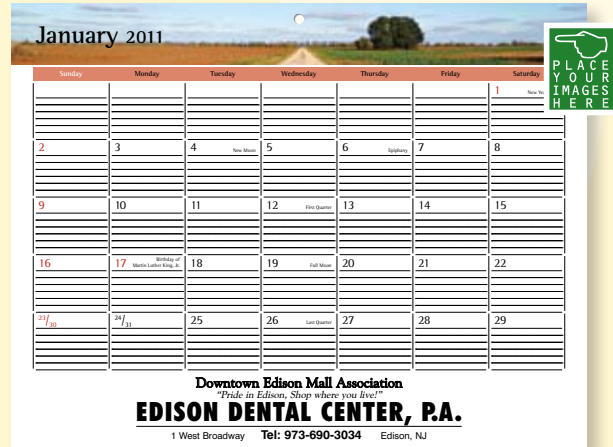

Quantities of less than 500 are produced using our state of the art digital color press.

CHOOSE A FORMAT

U630-01

U640-01

U630-02

U640-02

U630 Desk Pad
No Picture - 12 Imprint

Specifications

- 12 Sheets, Glued on Top, 24 pt Chipboard Back
- Drilled hole on top for hanging
- Two-color printing on one side of sheet
- Size : 11" x 8 1/2"
- Paper Stock : 60# Opaque Text
- Shipping Weight : 21 lbs per 100, bulk
- Vinyl Corners : \$1.00 (G) for a set of two
- Plain Envelopes : \$0.22 (G) each
- Envelope Insertion : \$0.10 (G) each

U640 Desk Pad Deluxe
12 Picture - 12 Imprint

Specifications

- 12 Sheets, Glued on Top, 24 pt Chipboard Back
- Drilled hole on top for hanging
- Full-color printing on one side of sheet
- Size : 11" x 8 1/2"
- Paper Stock : 60# Opaque Text
- Shipping Weight : 21 lbs per 100, bulk
- Vinyl Corners : \$1.00 (G) for a set of two
- Plain Envelopes : \$0.22 (G) each
- Envelope Insertion : \$0.10 (G) each