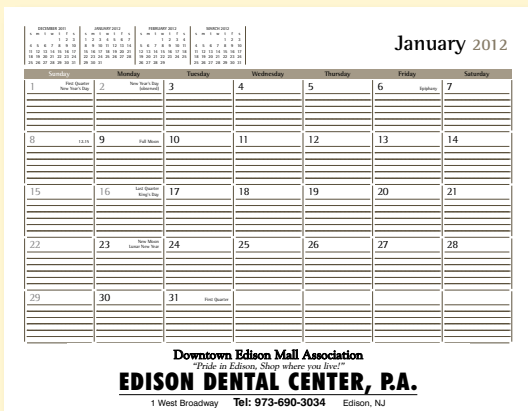

Step 1

CUSTOM CALENDAR

CHOOSE A FORMAT

Ad must remain the same for the entire order, copy changes are available with extra charges.

U360-01

U370-01

U360-02

U370-02

U360 Desk Pad No Picture - 12 Imprint

Specifications

- 12 Sheets, Glued on Top, 24 pt Chipboard Back
- Two-color printing on one side of sheet (Black+PMS)
- Size : 11" x 8 1/2"
- Paper Stock : 60# Opaque Text
- Shipping Weight : 21 lbs per 100, bulk
- Vinyl Corners : \$1.00 (G) for a set of two
- Plain Envelopes : \$0.22 (G) each
- Envelope Insertion : \$0.10 (G) each

Specifications

- 12 Sheets, Glued on Top, 24 pt Chipboard Back
- Full-color printing on one side of sheet
- Picture Size : 11" x 1 1/8"
- Size : 11" x 8 1/2"
- Paper Stock : 60# Opaque Text
- Shipping Weight : 21 lbs per 100, bulk
- Vinyl Corners : \$1.00 (G) for a set of two
- Plain Envelopes : \$0.22 (G) each
- Envelope Insertion : \$0.10 (G) each