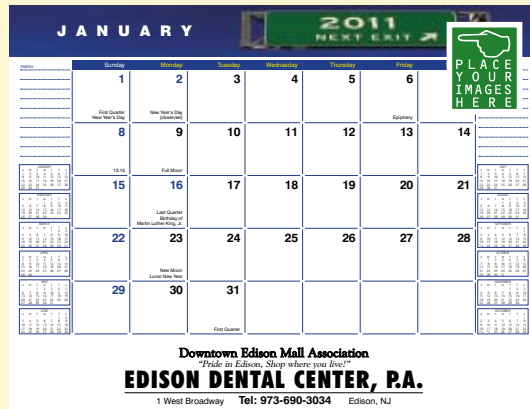

Step 1

CUSTOM CALENDAR

CHOOSE A FORMAT

Ad must remain the same for the entire order, copy changes are available with extra charges.

U360-01

U370-01

U360-02

U370-02

U360 Desk Pad No Picture - 12 Imprint

Specifications

- 12 Sheets, Glued on Top, 24 pt Chipboard Back
- Two-color printing on one side of sheet (Black+PMS)
- Size : 11" x 8 1/2"
- Paper Stock : 60# Opaque Text
- Shipping Weight : 21 lbs per 100, bulk
- Vinyl Corners : \$1.00 (G) for a set of two
- Plain Envelopes : \$0.22 (G) each
- Envelope Insertion : \$0.10 (G) each

Specifications

- 12 Sheets, Glued on Top, 24 pt Chipboard Back
- Full-color printing on one side of sheet
- Picture Size : 11" x 1 1/8"
- Size : 11" x 8 1/2"
- Paper Stock : 60# Opaque Text
- Shipping Weight : 21 lbs per 100, bulk
- Vinyl Corners : \$1.00 (G) for a set of two
- Plain Envelopes : \$0.22 (G) each
- Envelope Insertion : \$0.10 (G) each