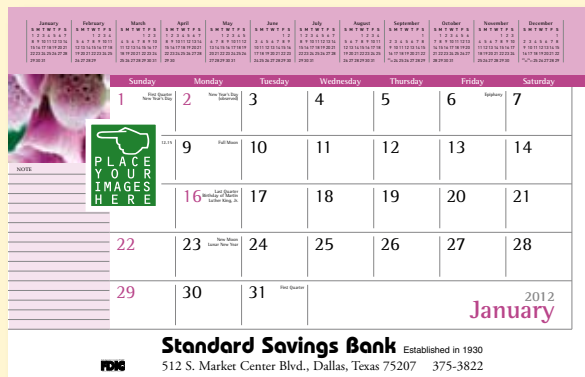

U350-02

U340 Desk Pad Appointment
No Picture - 12 Imprint

Specifications

- 12 Sheets, Glued on Top, 24 pt Chipboard Back
- Two-color printing on one side of sheet (Black+PMS)
- Size : 17" x 11"
- Paper Stock : 60# Opaque Text
- Shipping Weight : 44 lbs per 100, bulk
- Vinyl Corners : $1.00 (G) for a set of two
- Plain Envelopes : $0.70 (G) each
- Envelope Insertion : $0.15 (G) each

Step 2 : choose a stock grid from above.
Step 3 : go to page 65 to select holidays color.

Qty (Offset)	500	750	1000	1500	2500	5000	7500	10000
Price	6.00	4.46	3.69	2.92	2.31	1.84	1.69	1.61 8D

Pricing is based on digital image files supplied.

U350 Desk Pad Deluxe
12 Picture - 12 Imprint

Specifications

- 12 Sheets, Glued on Top, 24 pt Chipboard Back
- Full-color printing on one side of sheet
- Picture Size : 01 - 17" x 2" 02 - 3" x 2 1/2"
- Size : 17" x 11"
- Paper Stock : 60# Opaque Text
- Shipping Weight : 44 lbs per 100, bulk
- Vinyl Corners : $1.00 (G) for a set of two
- Plain Envelopes : $0.70 (G) each
- Envelope Insertion : $0.15 (G) each

Step 2 : choose a stock grid from above.
Step 3 : go to page 65 to select holidays color.

Qty (Digital)	50	100	150	200	250	300	350	400
Price	16.64	12.52	10.97	10.32	9.94	9.76	9.60	9.51
Qty (Offset)	500	750	1000	1500	2500	5000	7500	10000
Price	9.46	6.77	5.42	4.08	3.00	2.19	1.92	1.79 16D