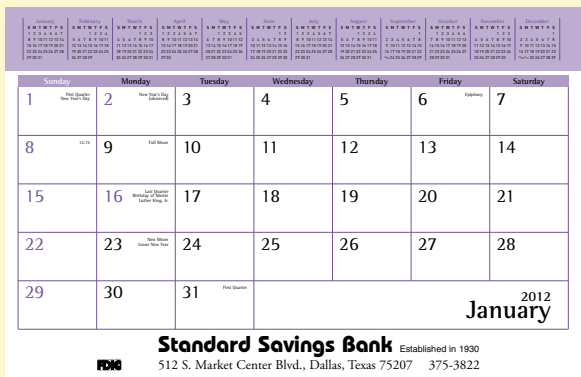

CHOOSE A FORMAT

UV or aqueous coating for calendars are available for an extra charge. Contact factory for more information.

U340-02

U340 Desk Pad Appointment
No Picture - 12 Imprint

Specifications

- 12 Sheets, Glued on Top, 24 pt Chipboard Back
- Two-color printing on one side of sheet (Black+PMS)
- Size : 17" x 11"
- Paper Stock : 60# Opaque Text
- Shipping Weight : 44 lbs per 100, bulk
- Vinyl Corners : $1.00 (G) for a set of two
- Plain Envelopes : $0.70 (G) each
- Envelope Insertion : $0.15 (G) each

Step 2 : choose a stock grid from above.
Step 3 : go to page 65 to select holidays color.

Qty (Offset)	500	750	1000	1500	2500	5000	7500	10000
Price	6.00	4.46	3.69	2.92	2.31	1.84	1.69	1.61 8D

Pricing is based on digital image files supplied.

U350 Desk Pad Deluxe
12 Picture - 12 Imprint

Specifications

- 12 Sheets, Glued on Top, 24 pt Chipboard Back
- Full-color printing on one side of sheet
- Picture Size : 01 - 17" x 2" 02 - 3" x 2 1/2"
- Size : 17" x 11"
- Paper Stock : 60# Opaque Text
- Shipping Weight : 44 lbs per 100, bulk
- Vinyl Corners : $1.00 (G) for a set of two
- Plain Envelopes : $0.70 (G) each
- Envelope Insertion : $0.15 (G) each

Step 2 : choose a stock grid from above.
Step 3 : go to page 65 to select holidays color.

Qty (Digital)	50	100	150	200	250	300	350	400
Price	16.64	12.52	10.97	10.32	9.94	9.76	9.60	9.51
Qty (Offset)	500	750	1000	1500	2500	5000	7500	10000
Price	9.46	6.77	5.42	4.08	3.00	2.19	1.92	1.79 16D